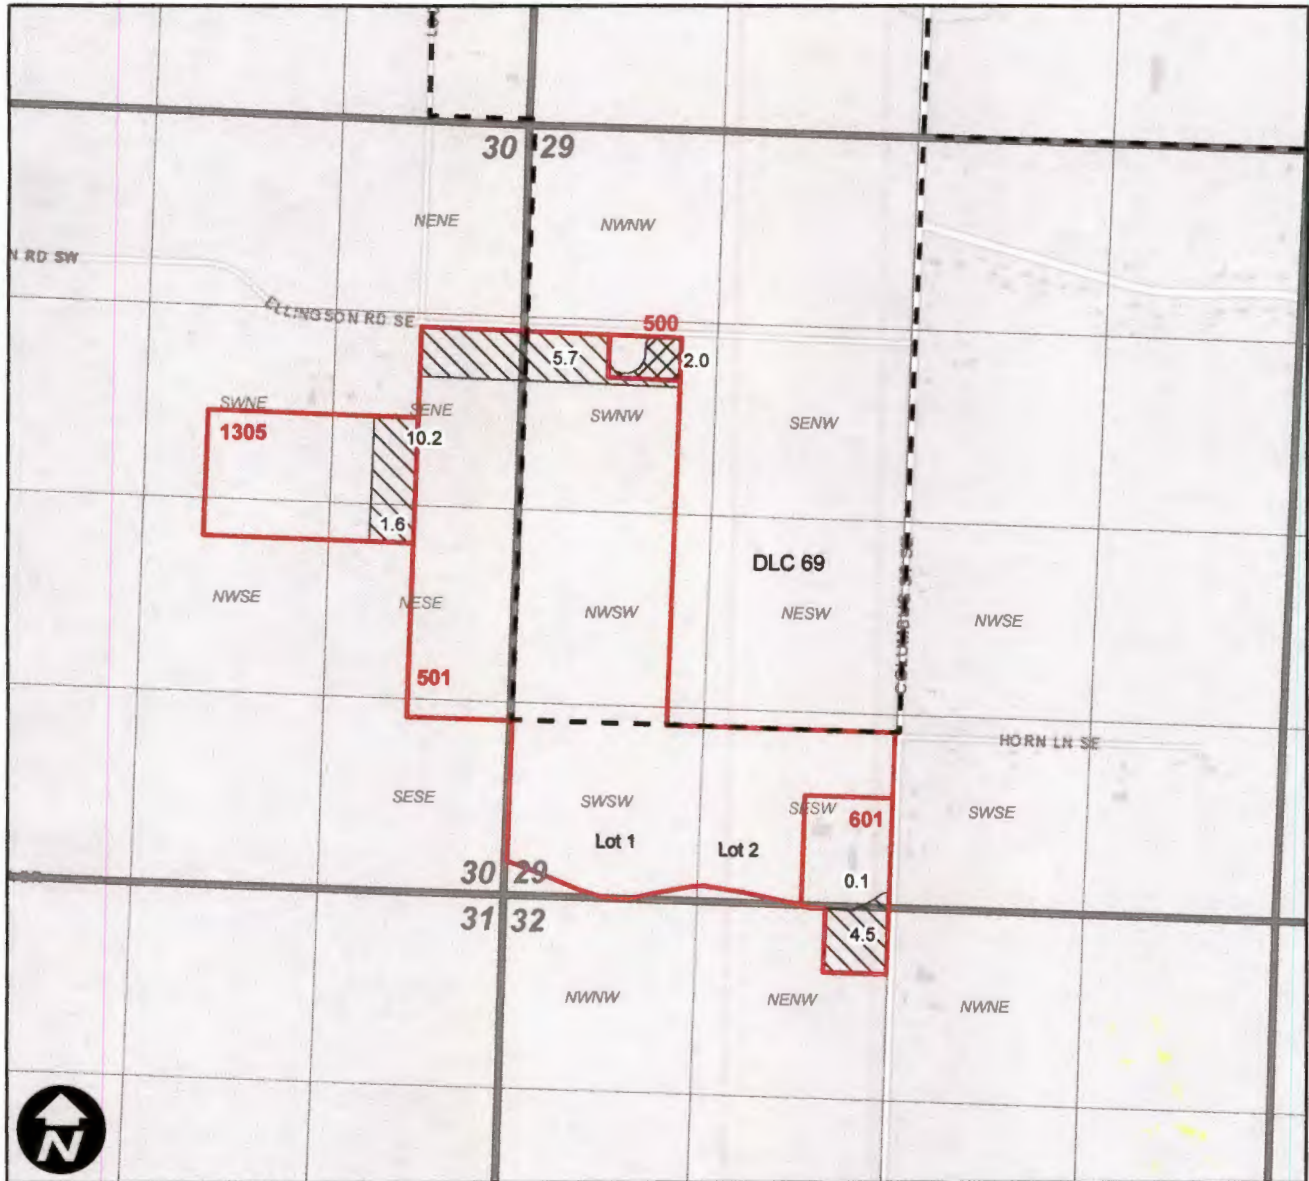

Partial Assignment - GR 2208

Gross, Justin

Township 11S, Range 3W, W.M.

Legend

- DLC
- Taxlots
- GR 2208 No Change
- GR 2208 Assign

RECEIVED

JUN 27 2022

OWRD