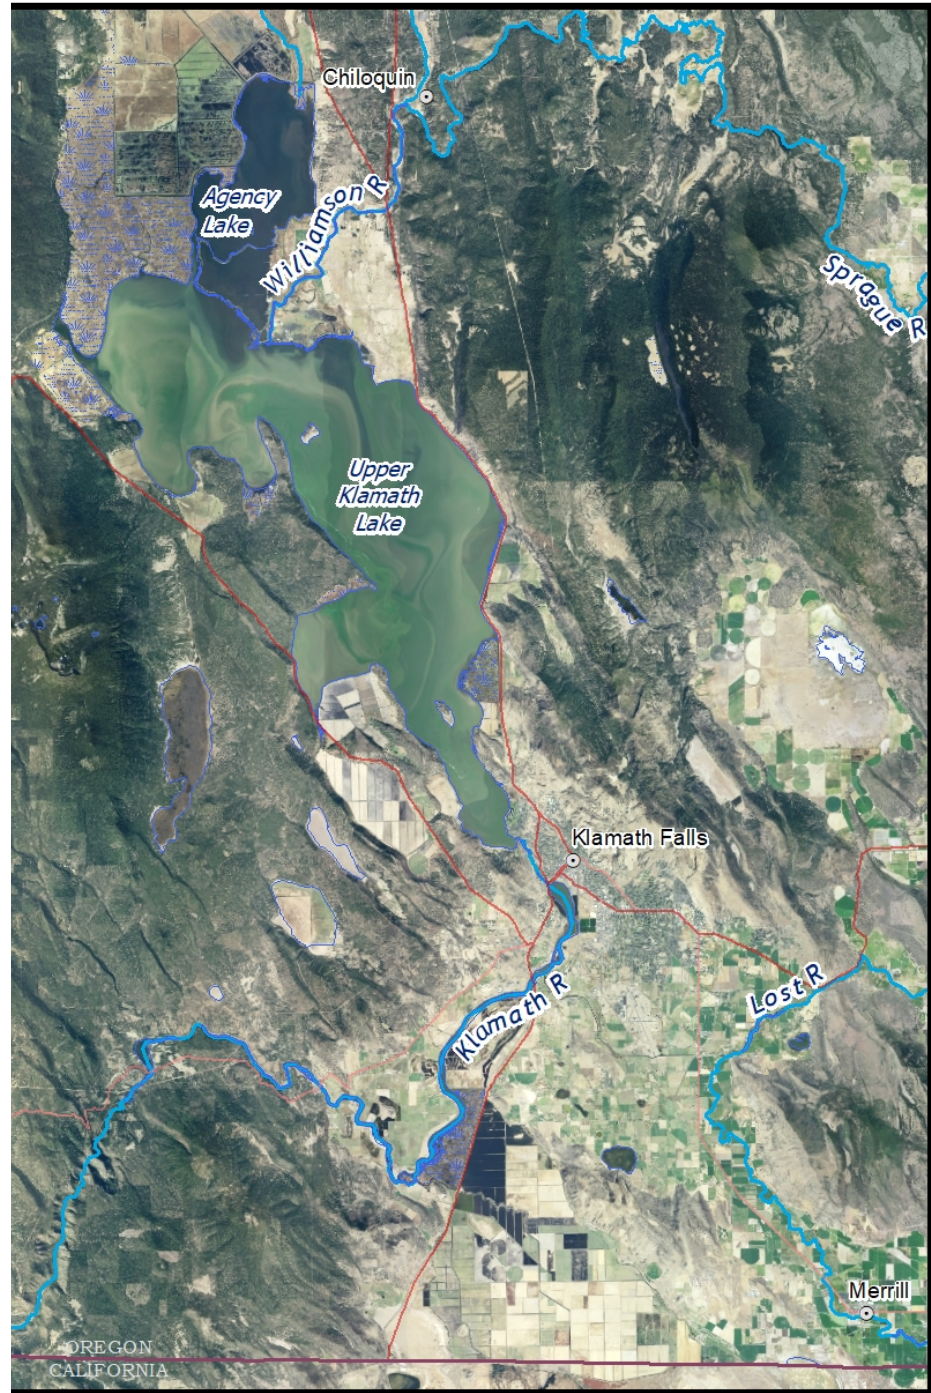

OREGON

WATER RESOURCES
DEPARTMENT

**Delegation of Authority to Implement the
Provisions of ORS 540.220 and
OAR 690-250-0160 in the Klamath Basin**

Klamath Basin in Oregon

Points of Diversion around Upper Klamath Lake

Points of Diversion below Upper Klamath Lake