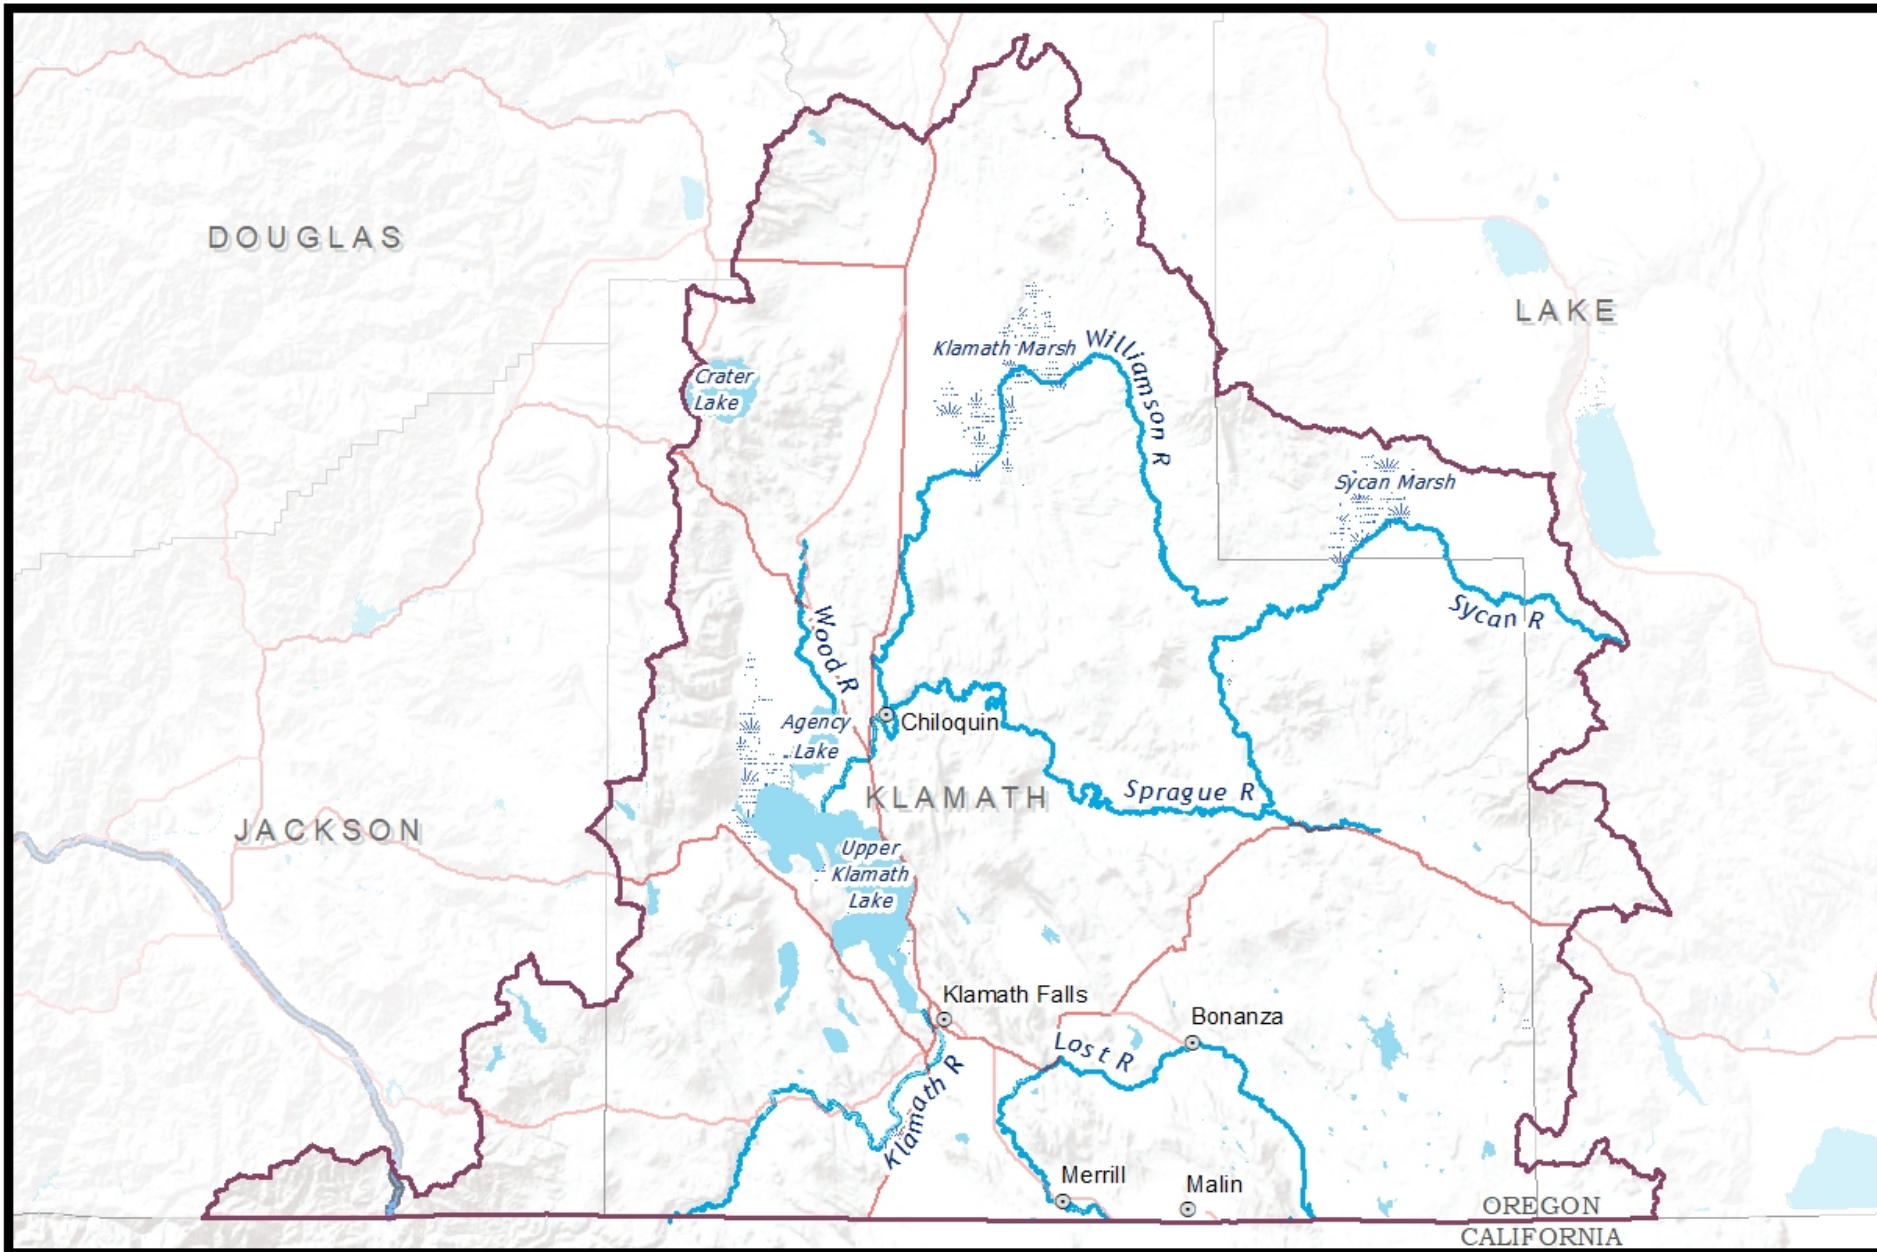

OREGON

WATER RESOURCES
DEPARTMENT

**Delegation of Authority to Implement the
Provisions of ORS 540.220 and
OAR 690-250-0160 in the Klamath Basin**

Klamath Basin in Oregon

Points of Diversion around Upper Klamath Lake

Points of Diversion below Upper Klamath Lake