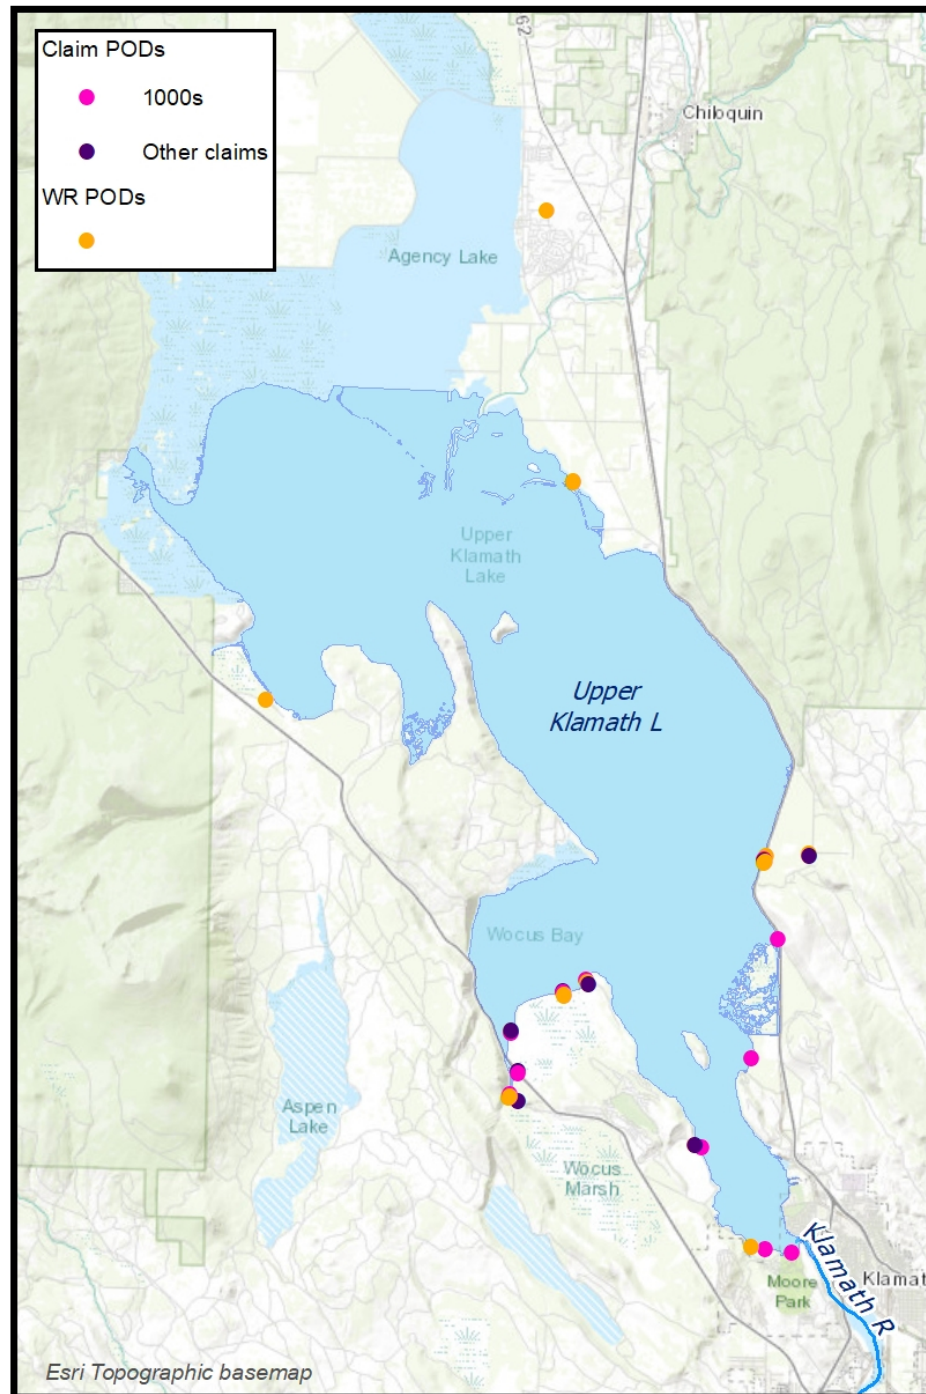

OREGON

WATER RESOURCES
DEPARTMENT

**Delegation of Authority to Implement the
Provisions of ORS 540.220 and
OAR 690-250-0160 in the Klamath Basin**

Klamath Basin in Oregon

Points of Diversion around Upper Klamath Lake

Points of Diversion below Upper Klamath Lake